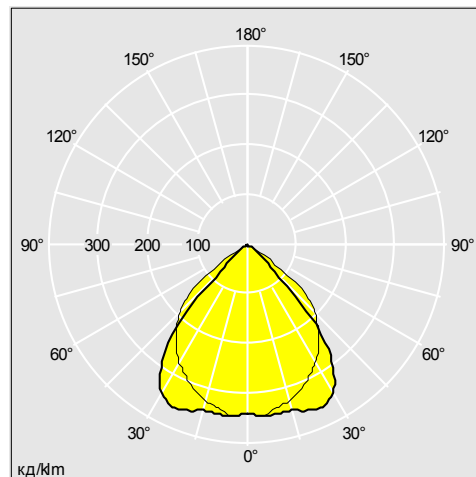

Фотографии, линейные чертежи и фотометрические данные показаны только в качестве образца. Для получения специфической информации пожалуйста выберите индивидуальный продукт.