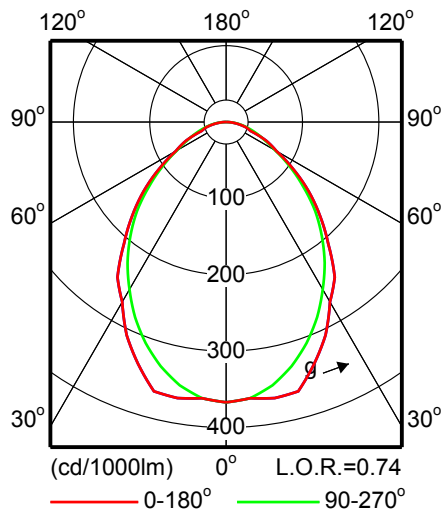

ТВН375 3xTL-D58W HFP

Сравните таблицы

Код заказа	Код семейства продукции	Число ламп	Код лампового семейства	Мощность лампы	Цветовой код лампы	Напряжение питания	IP код	ПРА	схема компенсации	Класс безопасности	Защитная метка
050935 00	ТВН375	2	TL-D	58	-	230-240	IP20	HFP	No	CLI	F
050966 00	ТВН375	3	TL-D	58	-	230-240	IP20	HFP	No	CLI	F
616117 00	ТВН375	2	TL-D	58	-	230	IP20	CONV	IC	CLI	F
616124 00	ТВН375	3	TL-D	58	-	230	IP20	CONV	IC	CLI	F
635637 00	ТВН375	2	TL-D	58	-	230-240	IP20	HFR	No	CLI	F
635644 00	ТВН375	3	TL-D	58	-	230-240	IP20	HFR	No	CLI	F
758046 00	ТВН375	2	TL-D	58	830	230-240	IP20	HFP	No	CLI	F
758077 00	ТВН375	2	TL5	49	830	230-240	IP20	HFP	No	CLI	F
758084 00	ТВН375	2	TL5	80	830	230-240	IP20	HFP	No	CLI	F
758107 00	ТВН375	4	TL5	49	830	230-240	IP20	HFP	No	CLI	F
758121 00	ТВН375	4	TL5	80	830	230-240	IP20	HFP	No	CLI	F
758060 00	ТВН375	3	TL-D	58	830	230-240	IP20	HFP	No	CLI	F
758138 00	ТВН375	3	TL5	49	830	230-240	IP20	HFP	No	CLI	F
758145 00	ТВН375	3	TL5	80	830	230-240	IP20	HFP	No	CLI	F
758169 00	ТВН375	6	TL5	80	830	230-240	IP20	HFP	No	CLI	F
745145 00	ТВН375	3	TL5	80	830	230-240	IP20	HFR	No	CLI	F
791876 00	ТВН375	2	TL5	49	830	230-240	IP20	HFR	No	CLI	F
791883 00	ТВН375	2	TL5	80	830	230-240	IP20	HFR	No	CLI	F
791890 00	ТВН375	4	TL5	49	830	230-240	IP20	HFR	No	CLI	F
791906 00	ТВН375	4	TL5	80	830	230-240	IP20	HFR	No	CLI	F
791920 00	ТВН375	3	TL5	49	830	230-240	IP20	HFR	No	CLI	F
791951 00	ТВН375	6	TL5	49	830	230-240	IP20	HFR	No	CLI	F