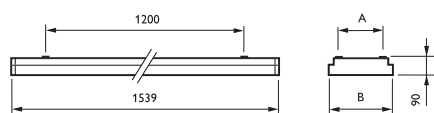

Похожие продукты

TBH375 sports luminaire

Чертеж размеров

TBH375

Product	A (Min)	A (Norm)	A (Max)	B (Min)	B (Norm)	B (Max)
TBH375 2xTL-D58W HFP PI		220			313	
TBH375 3xTL-D58W HFP PI		369			463	
TBH375 2xTL-D58W IC 230V PI		220			313	
TBH375 3xTL-D58W IC 230V PI		369			463	
TBH375 2xTL-D58W HFR PI		220			313	
TBH375 3xTL-D58W HFR PI		369			463	
TBH375 2xTL-D58W/830 HFP PI		220			313	
TBH375 2xTL5-49W/830 HFP PI		220			313	
TBH375 2xTL5-80W/830 HFP PI		220			313	
TBH375 4xTL5-49W/830 HFP PI		220			313	
TBH375 4xTL5-80W/830 HFP PI		220			313	
TBH375 3xTL-D58W/830 HFP PI		369			463	
TBH375 3xTL5-49W/830 HFP PI		369			463	
TBH375 3xTL5-80W/830 HFP PI		369			463	
TBH375 6xTL5-80W/830 HFP PI		369			463	
TBH375 3xTL5-80W/830 HFR PI		369			463	
TBH375 2xTL5-49W/830 HFR PI		220			313	
TBH375 2xTL5-80W/830 HFR PI		220			313	
TBH375 4xTL5-49W/830 HFR PI		220			313	
TBH375 4xTL5-80W/830 HFR PI		220			313	
TBH375 3xTL5-49W/830 HFR PI		369			463	
TBH375 6xTL5-49W/830 HFR PI		369			463	