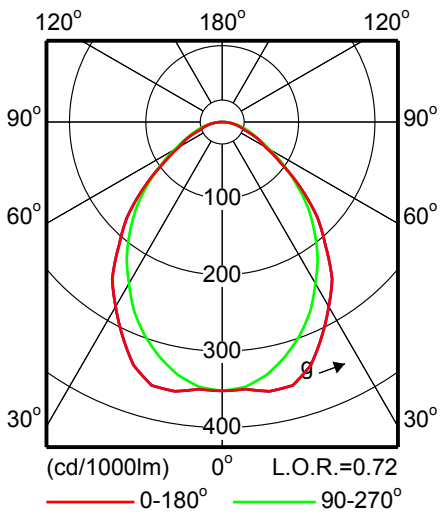

Фотометрические данные

ТВН375 2xTL-D58W HFP