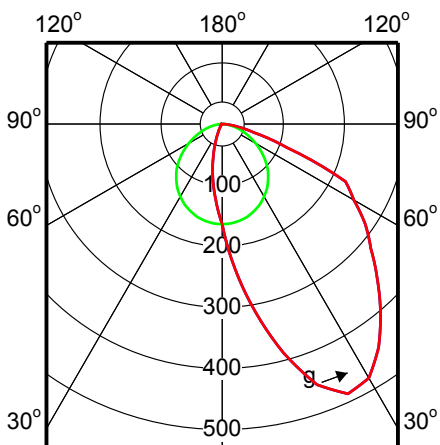

Фотометрические данные

(cd/1000lm) 0° L.O.R.=0.69
— 0-180° — 90-270°
TBS105 1xTL5-14W HFP A